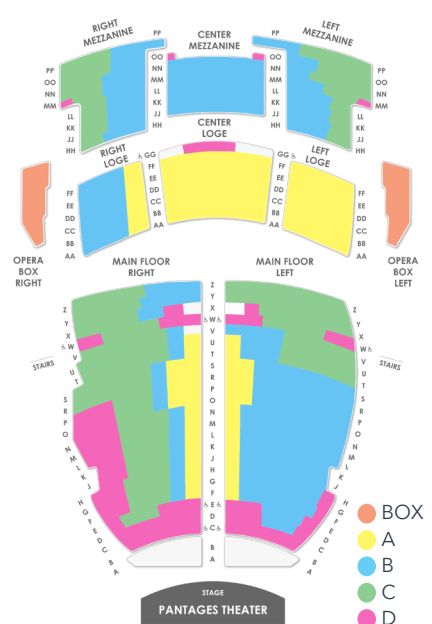

SAVE UP TO 20%! JUST THE CLASSICS - 6 CONCERTS

SUB PRICE	# SEATS	TOTAL
● Box \$432.00		\$
● A \$375.00		\$
● B \$288.00		\$
● C \$201.00		\$
● D \$139.50		\$

2 SELECT YOUR SEATS

- RENEW my previous seats
- Find the best available in my selected section
- Please call me for seat selection

CONCERT	PRICE	# SEATS	TOTAL
OCT15			\$
NOV 19			\$
FEB 25			\$
MAR 18			\$
APR 22			\$
MAY 13			\$

HOLIDAY FAVORITES ● Box \$82.25 ● A \$71.50
● B \$59.75 ● C \$46.25 ● D \$25.50

DEC 4			\$
MESSIAH Reserved \$48.00 General \$32.00			
DEC 16			\$

4 ADD IT UP

Season Package		\$
Add'l Single Concert Tickets	+	
Donation	+	
Mailing Fee	+	3.00
TOTAL		\$

2022-2023 SEASON

CLASSICS CONCERTS

- OCT 15 Rachmaninoff & Roses
- NOV 19 Caught in Love
- FEB 25 Reconciliation
- MAR 18 Youthful Brilliance
- APR 22 Dancing Mallots & Pulsing Percussion
- MAY 13 Blues, Tangos & Rhapsodies

HOLIDAY CONCERTS

- DEC 4 Holiday Favorites
- DEC 16 Handel's Messiah

PANTAGES THEATER SEATING MAP

5 PAYMENT Mail to: Symphony Tacoma, 901 Broadway #600, Tacoma, WA 98402

Name _____

Address _____

City _____ State _____ Zip _____